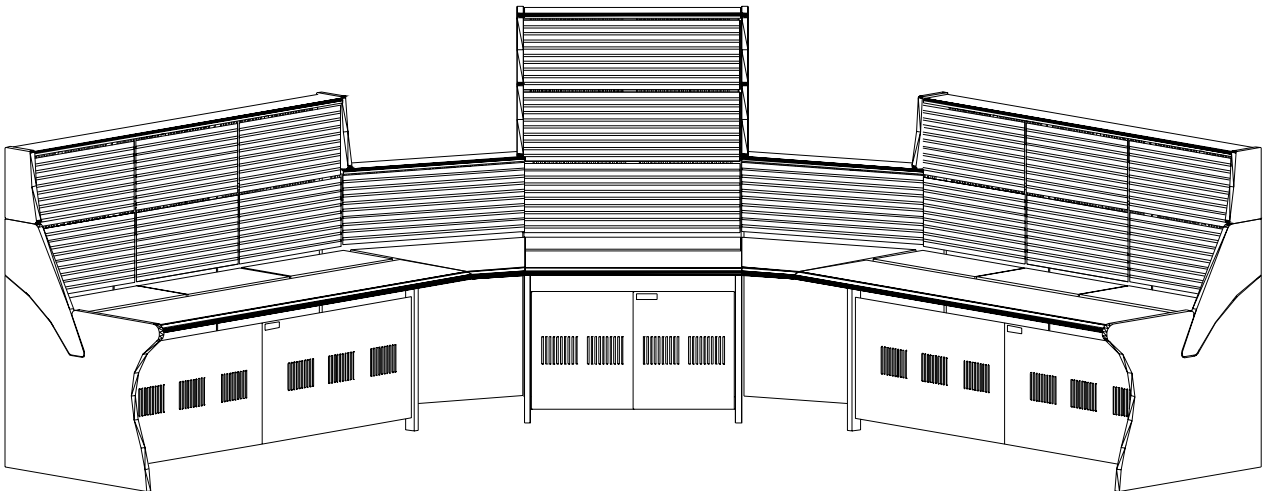

WINE (WNE)

PLEASE CALL AN EDP REPRESENTATIVE FOR CURRENT LEAD-TIMES.

X-Sight

Part #	Description
--------	-------------

X-Sight Base Units-44" to 36" ADJUSTABILITY

31100 **36" WIDE, SINGLE HIGH BASE UNIT**
36"W x 44"D x 42^{3/8}"H (92cm x 112cm x 108cm)